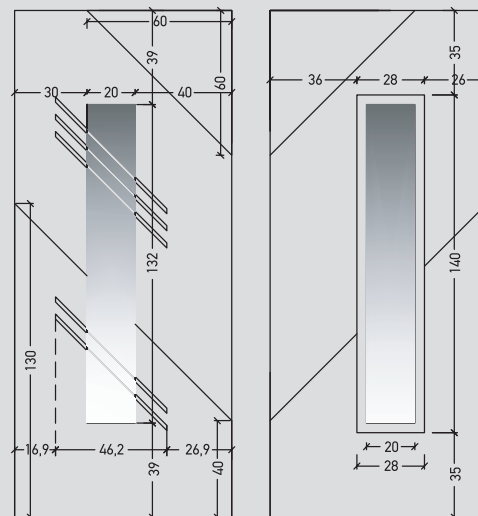

ΣΕΙΡΑ 670

Free Style!!!!

Σχέδια με μοναδικό στυλ και άψογη ποιότητα ξεπερνούν το κατεστημένο και σας δίνουν τη δυνατότητα να πρωτοτυπήσετε. Δώστε το δικό σας στυλ στο δικό σας χώρο.

Free Style!!!

Designs with unique style and superb quality that overcome the ordinary and gives you the ability to be unique. Give your own style to your space.

Πάνελ με 2 διαφορετικές όψεις / Panel with 2 different sides
Δυνατότητα κατασκευής Β' όψης μέσα-έξω / Manufacturing capability of B' side inside and out

Κωδικός Β' όψης μέσα-έξω P 671
Code B' side inside-out P 671